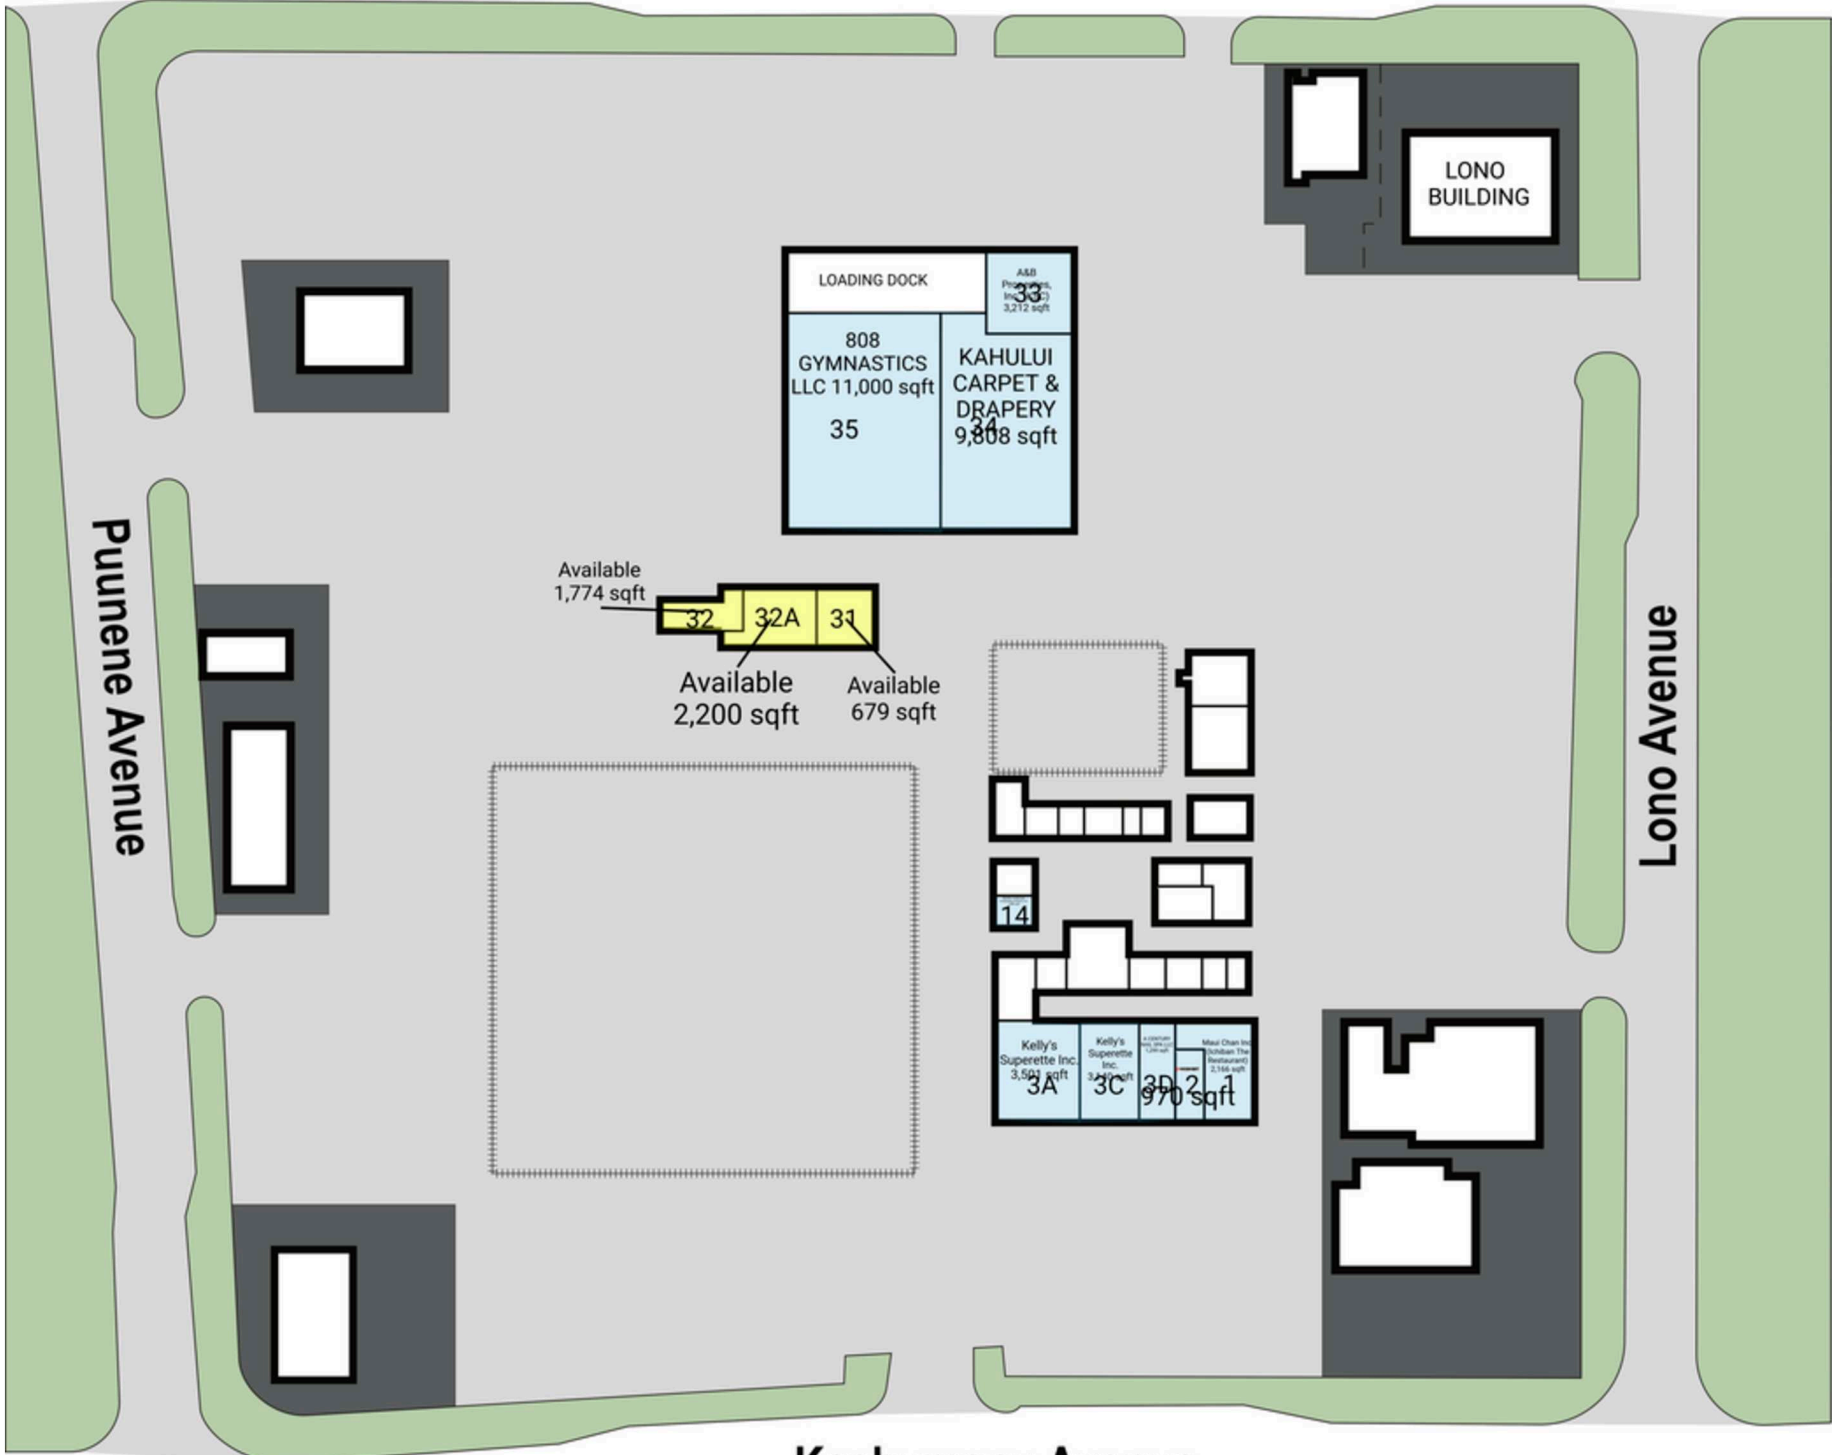

Kamehameha Avenue

LONO BUILDING

LOADING DOCK
808 GYMNASTICS LLC 11,000 sqft 35
KAHULUI CARPET & DRAPERY 9,808 sqft 34
ASB Properties, Inc. 33 3,212 sqft

Available 1,774 sqft 32
Available 2,200 sqft 32A
Available 679 sqft 31

14
Kelly's Superette Inc. 3A 3,500 sqft
Kelly's Superette Inc. 3C 3,200 sqft
Maui Chan Inc. 3D 2,100 sqft
Maui Chan Inc. Restaurant 1 2,100 sqft

Puunene Avenue

Lono Avenue

Kaahumanu Avenue